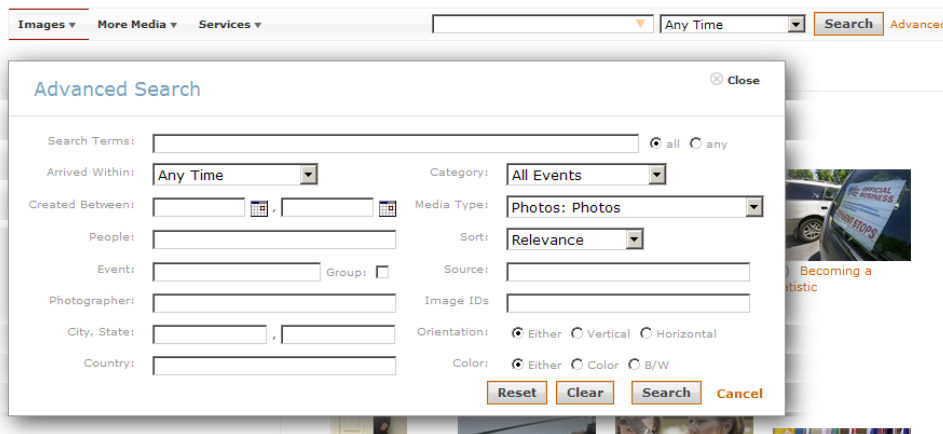

More Media Icon includes Graphic, Audio and Text.

Services Icon:

Services: includes the Publicity section.

The publicity section contains business and public relation photos from the AP. This is a great place to find a photo of a cell phone, computer hard drive, or a company logo.

The main search bar: toggle down next to Any Time and you will find various areas to limit your search (today through the previous 12 months).

If you leave the search query empty, and click on the search button, your search will return the most current photos.

Click again, and you will probably see some new photos that were just added!!!

Advance search: click and you can narrow your search even further.

The date range is much easier to use!!

If you want to just search a date range, add an * in the area called search terms. You will pull from all the images within that range.

Search by either horizontal or vertical items (bottom left of advance search area). This is helpful for a PowerPoint presentation or adding them into a document.

By clicking on the Photo tab and opening any collection on the main page, you can click on a photo, and then click